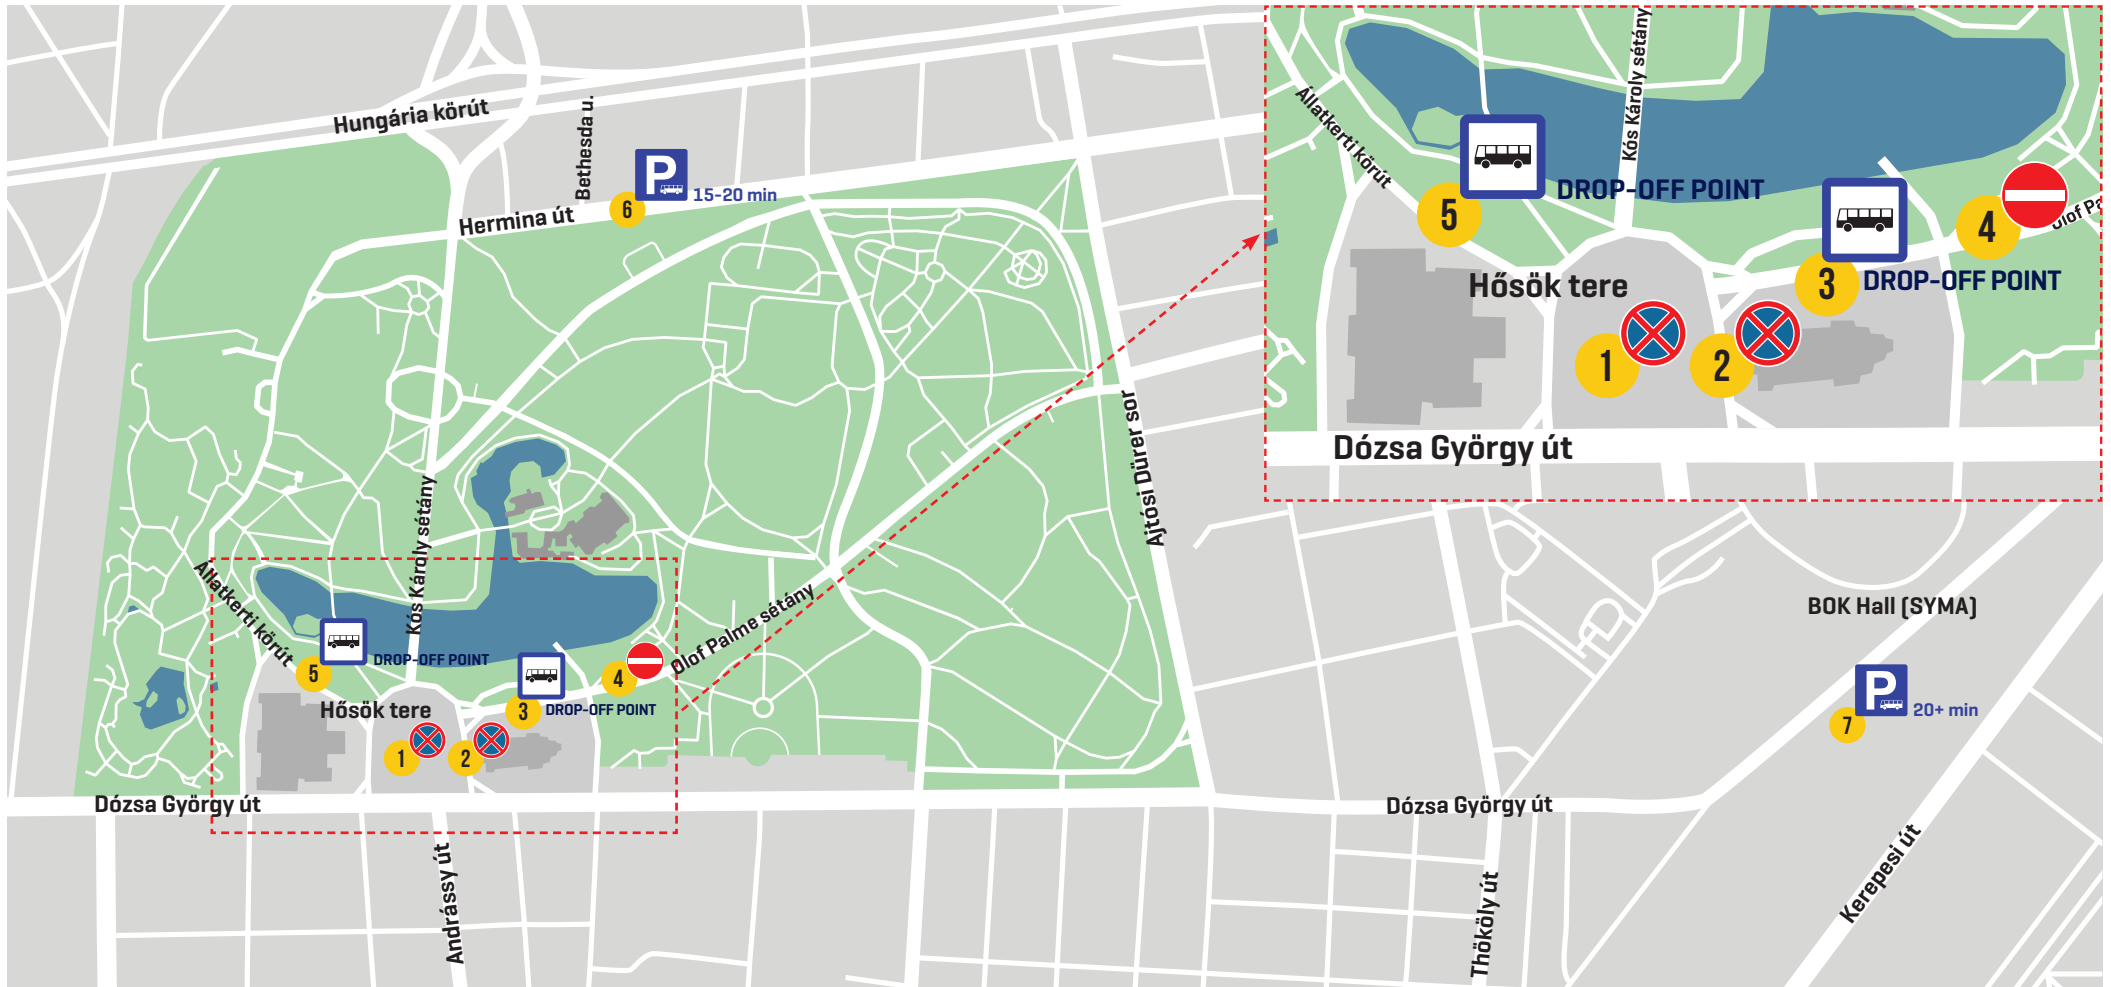

ALLOWED PARKING AREAS AND DROP-OFF OPTIONS FOR TOURIST BUSES CLOSE TO VÁROSLIGET FROM 1 MARCH 2019

- 1 It is not allowed to park at the Heroes' Square.
- 2 It is not allowed to drop-off at the entrance of the Kunsthalle.
- 3 At the Olof Palme sétány side of the Kunsthalle, drop-off and pick-up zones have been created, only for short drop-offs/pick-ups.
- 4 Entering the Olof Palme sétány is forbidden.
- 5 At the beginning of the Állatkerti körút in front of the Robinson Restaurant, drop-off and pick-up zones have been created, only for short drop-offs/pick-ups.
- 6 For shorter waiting time – for 15-20 minutes –, a parking area has been allocated at the Hermina road, near the Bethesda street, for up to six buses.
- 7 For several hours long waiting, please use the dedicated parking spaces at the Dózsa György road, in front of the BOK Hall [former SYMA Hall].